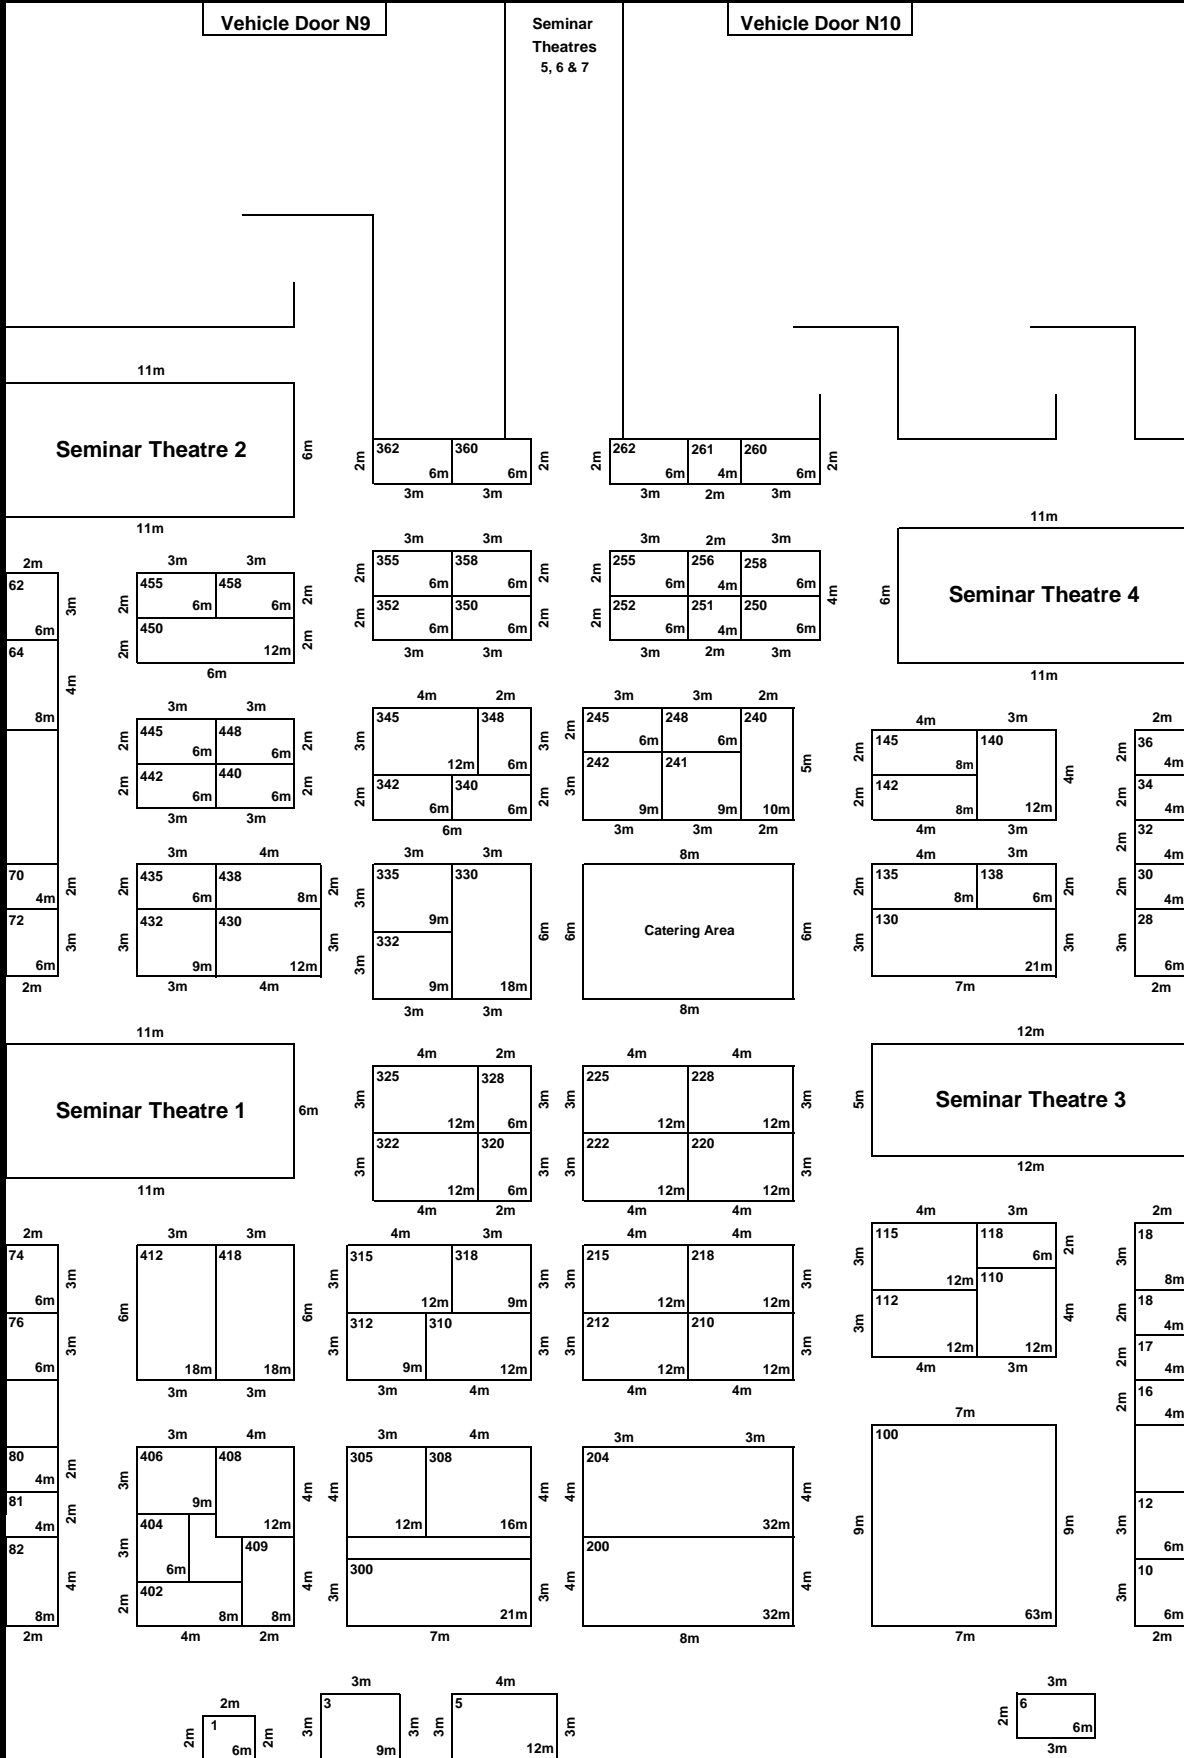

The Property Investor Show N9-10

19th - 20th April 2024

Visitor Entrance